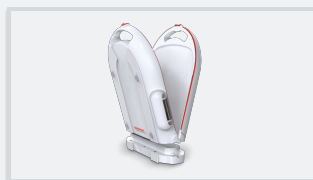

Veterinary scale "Easy" with fold function

8320

- ▶ Foldable veterinary scale for small animals
- ▶ Perfect for mobile use
- ▶ Low space requirement, easy to transport
- ▶ Hold and tare function
- ▶ Energy-saving auto-off function

Features

- ▶ Patented folding mechanism with magnetic lock
- ▶ Low space requirement, easy to transport
- ▶ Easy to read LC display
- ▶ Tare function: Covers/paddings can be tared
- ▶ Hold function for easy reading of the weight value after weighing
- ▶ Switchable to kg/lb units
- ▶ Energy-saving auto-off function
- ▶ Battery operation with 2 x 1.5 V AAA alkaline batteries (not included in scope of delivery)

Products

Order number	Approvable	Division	Maximum load
Variation		g	kg
8320.01.001	No	10	15
Veterinary scale for small animals with fold function			

Accessories

Order number

Variation

Description

5040.01.001

Carry bag black, with flexible shoulder strap and two carrying handles
